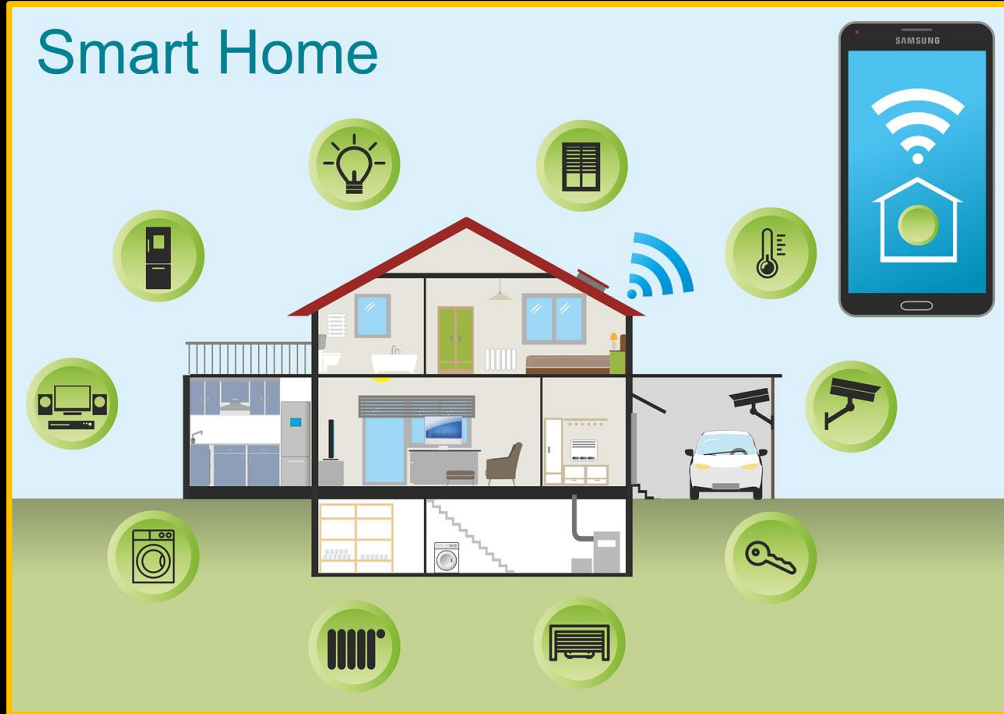

Meantime, many RVs are equipped with smart devices that can be controlled remotely. With **GX500G**, you can manage and monitor your RV's temperature, security cameras, and other smart devices while away.

Family Connectivity:

Keep in touch with loved ones through video calls and social media, sharing your travel experiences and staying connected regardless of your location.

Safety and Emergency:

Preparedness: In case of emergencies, having connect to **GX500G** allows you to communicate with emergency services, access weather updates, and stay informed about local conditions.

Location Independence:

5G connectivity is less reliant on physical infrastructure like landlines or cable connections, giving you the freedom to access the internet wherever a 5G signal is available.

Seamless IoT Integration:

As the 5G Internet of Things (IoT) becomes more prevalent, **GX500G** can support the wireless connection of smart devices within your RV, enhancing automation, security, and convenience.

Total 5G Onboarding Solution on Microsoft Azure