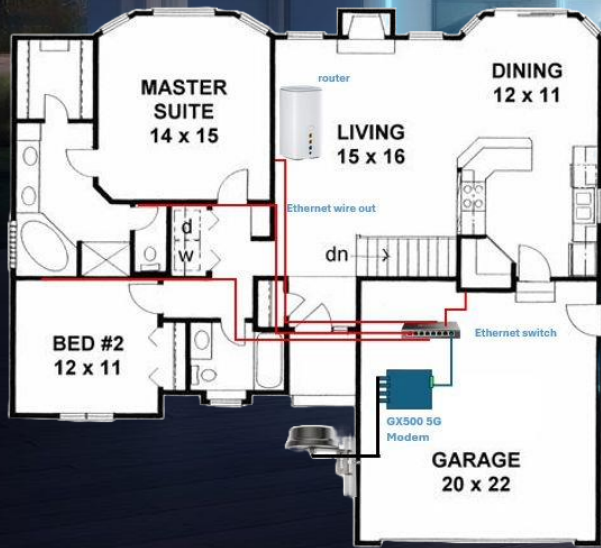

5G Embedded House

Where *Speed* Meets *Comfort*