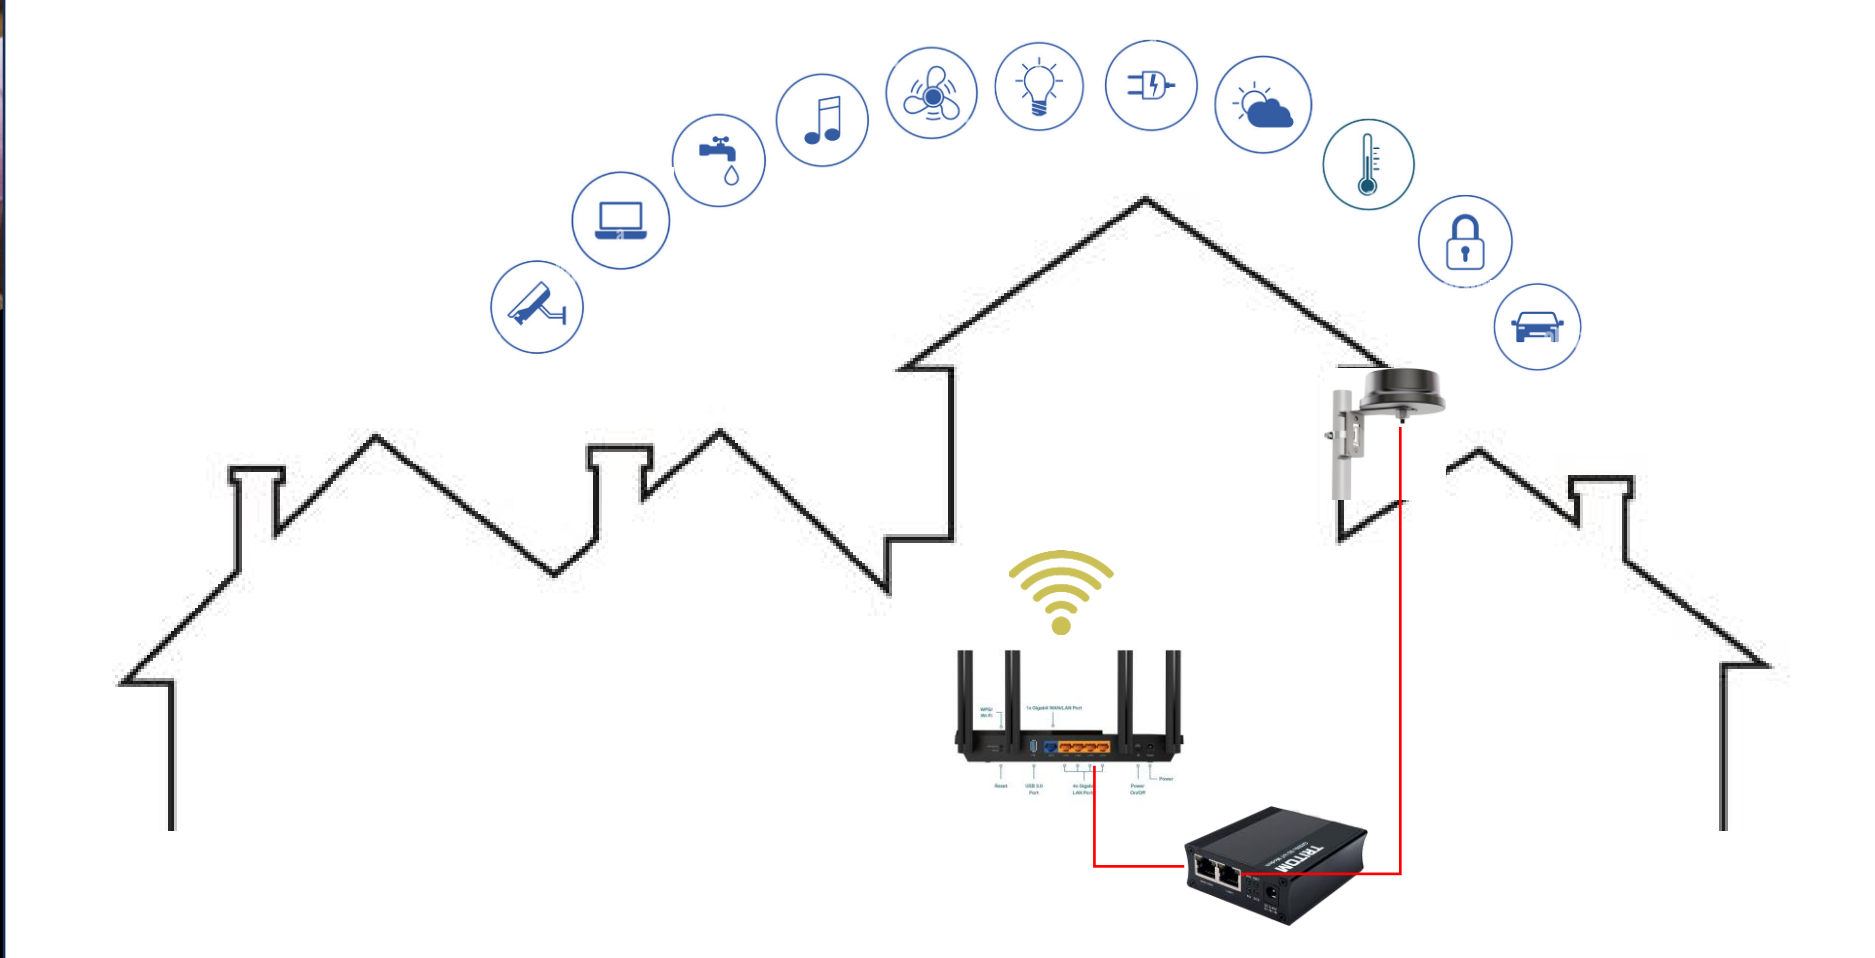

GX500_G 5G IoT Modem

Wherever You Are, High-Speed 5G Internet Connects!

For RVers *having a*

**Reliable Internet
Connection**

While Camping is Crucial !

Block Diagram

TRITOM 5G antenna

5G Embedded House

Where *Speed* Meets *Comfort*

Block Diagram

Why GX500G

Modem with Antenna

Improved Signal Strength and Quality:

Enhanced Reception: An external antenna can significantly improve signal strength, especially in areas with weak or fluctuating signals.

Reduced Interference: External antennas can be positioned to reduce interference from obstacles and other electronic devices, resulting in clearer and more stable connections.

Wherever Wheels Roll, High-Speed Internet Connects!

Mobility and Portability:

Ease of Installation: A 5G modem can be set up quickly and easily without the need for complex wiring or professional installation, making it ideal for temporary setups, events, or locations where fiber installation is impractical.