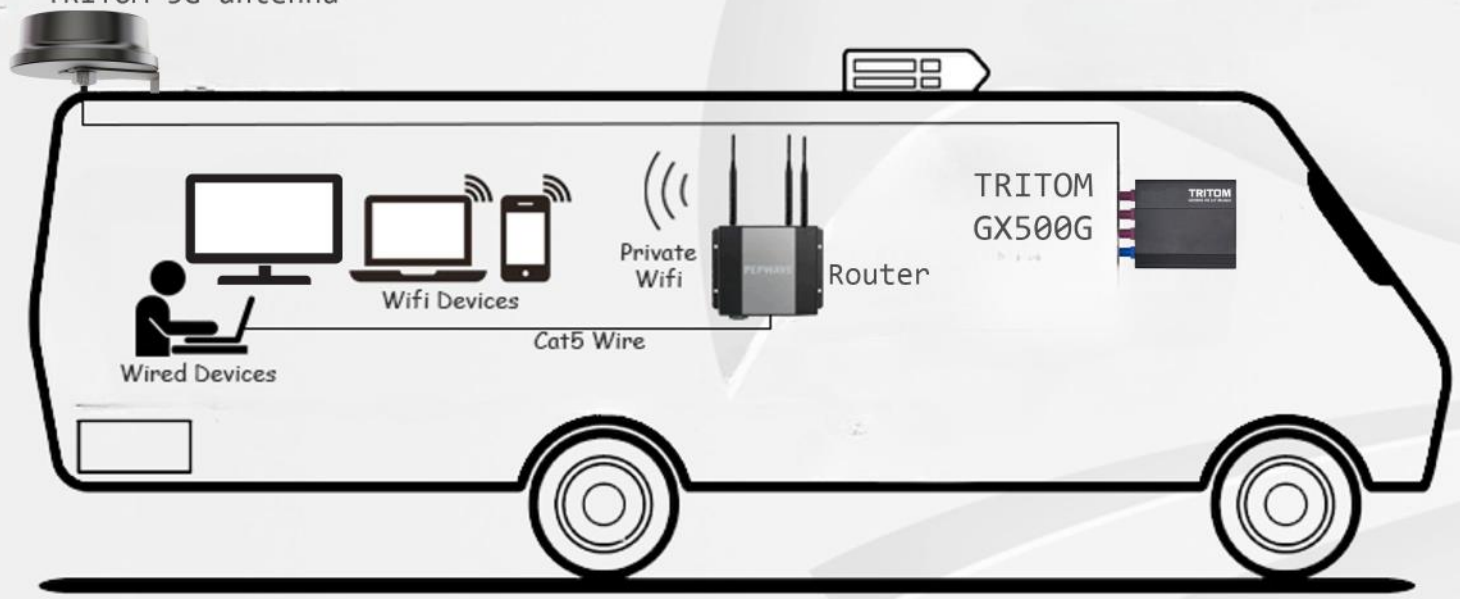

GX500_G 5G IoT Modem

Wherever You Are, High-Speed 5G Internet Connects!

For RVers *having a*

**Reliable Internet
Connection**

While Camping is Crucial !

Block Diagram

TRITOM 5G antenna

5G Embedded House

Where *Speed* Meets *Comfort*

Block Diagram

Why GX500G

Modem with Antenna

Improved Signal Strength and Quality:

Enhanced Reception: An external antenna can significantly improve signal strength, especially in areas with weak or fluctuating signals.

Reduced Interference: External antennas can be positioned to reduce interference from obstacles and other electronic devices, resulting in clearer and more stable connections.

Wherever Wheels Roll, High-Speed Internet Connects!

Mobility and Portability:

Ease of Installation: A 5G modem can be set up quickly and easily without the need for complex wiring or professional installation, making it ideal for temporary setups, events, or locations where fiber installation is impractical.